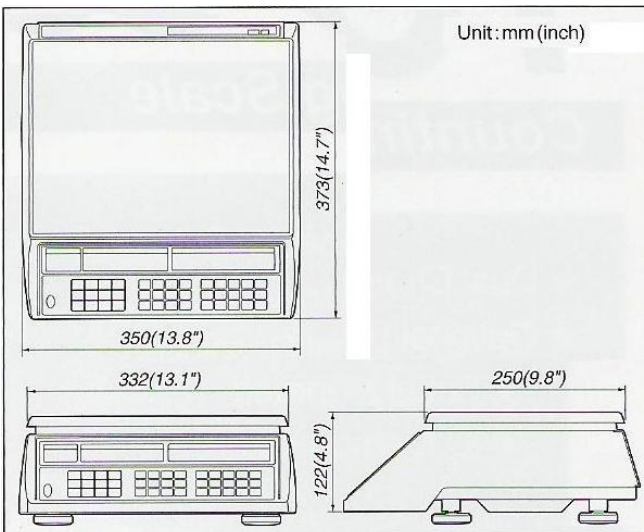

## FEATURES

- Internal resolution (1/500,000)
- Dual channel for second scale
- Optional remote base
- ID memory feature
- 10 direct PLUs/200 indirect PLUs
- Capability to link to remote platform
- Battery operated
- RS-232C interface

## SPECIFICATIONS

Model	TC-5	TC-10	TC-20
Weighing Capacity	5kg × 0.5g	10kg × 1g	20kg × 2g
Display Digit	6/5/6 (Weight/Unit Weight/Count)		
Power Source	1.5V × 6 (D Size) battery, 1.2V × 6 (Rechargeable) battery AC 220V/50Hz 9V 300A, 12V 1.5A Adaptor		
Battery Life	160 hours (Rechargeable battery - NiCd), Over 200 hours (Alkaline battery)		
Platter Size (mm)	332(W) × 250(D)		
Dimensions (mm)	373(W) × 350(D) × 122(H)		
Product Weight	6.2kg		