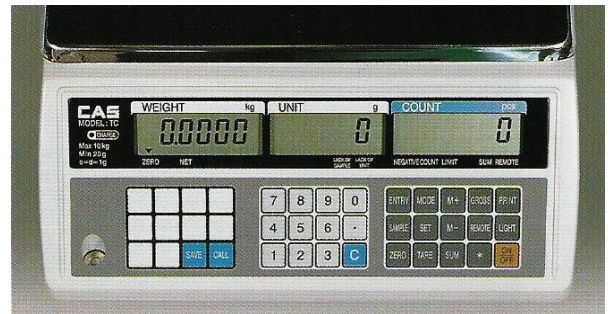

## FEATURES

- Internal resolution (1/500,000)
- Dual channel for second scale
- Optional remote base
- ID memory feature
- 10 direct PLUs/200 indirect PLUs
- Capability to link to remote platform
- Battery operated
- RS-232C interface

## SPECIFICATIONS

Model	TC-5	TC-10	TC-20
Weighing Capacity	5kg × 0.5g	10kg × 1g	20kg × 2g
Display Digit	6/5/6 (Weight/Unit Weight/Count)		
Power Source	1.5V × 6 (D Size) battery, 1.2V × 6 (Rechargeable) battery AC 220V/50Hz 9V 300A, 12V 1.5A Adaptor		
Battery Life	160 hours (Rechargeable battery - NiCd), Over 200 hours (Alkaline battery)		
Platter Size (mm)	332(W) × 250(D)		
Dimensions (mm)	373(W) × 350(D) × 122(H)		
Product Weight	6.2kg		