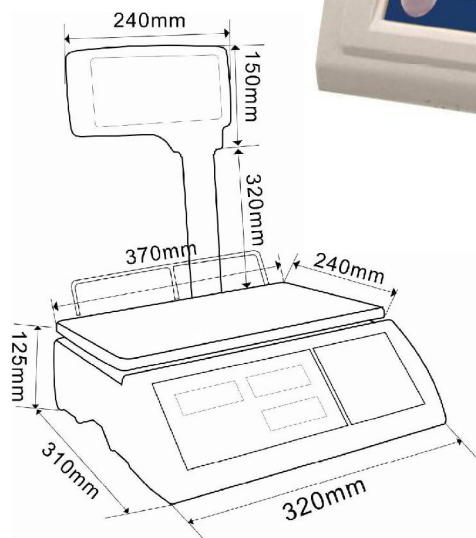

Atlas JSP Price Computing Scale

FEATURES:

- Capacities from 6kg to 45 kg, Single and Dual Range
- NMI Approved (**6/4D/349**)
- 20mm LCD display, with Backlight
- 5 direct PLU and 99 indirect PLU's
- Rechargeable Battery provides up to 90 hours of continuous use
- Standard RS 232 output and Selectable ECR

DIMENSIONS:

DUAL RANGE CAPACITIES:

- 3kg x 1g & 6kg x 2g
- 6kg x 2g & 15kg x 5g
- 15kg x 5g & 30kg x 10g
- 30kg x 10g & 45kg x 20g