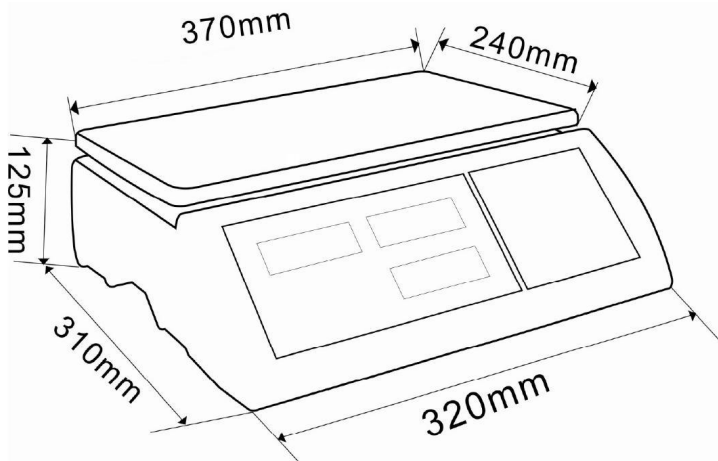

Atlas JP Price Computing Scale

FEATURES:

- Capacities from 6kg to 45 kg, Single and Dual Range
- Rechargeable Battery provides up to 90 hours of continuous use
- 5 direct PLU and 99 indirect PLU's
- 20mm LCD display, with Backlight
- NMI Approved (**6/4D/349**)
- Standard RS 232 output and Selectable ECR

DIMENSIONS:

DUAL RANGE CAPACITIES:

- 3kg x 1g & 6kg x 2g
- 6kg x 2g & 15kg x 5g
- 15kg x 5g & 30kg x 10g
- 30kg x 10g & 45kg x 20g