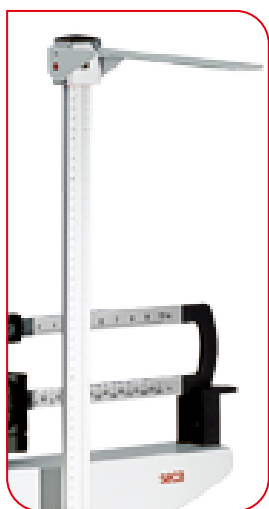

Eye Level Physician Scale

The broad and flat construction provides easy step-on access and a firm foothold.

The optional measuring rod allows convenient weighing and measuring in one step.

seca 700

Mechanical column scales with eye-level beam

Precise, robust and convenient: both you and your patients will benefit more from the new seca 700. It sets a new standard worldwide. More precision due to the 50 g graduation and a higher capacity of up to 220 kg. More comfort due to the very flat, large platform and the eye-level beam. The seca 700 is available in three versions: kilograms, pounds and kilograms/pounds. The optional measuring rod with a range from 60 to 200 cm facilitates time-saving measuring and weighing in one step.

Equipped with integrated transport castors for mobile use.

Column scale:

- Capacity: 220 kg
- Graduation: 50 g
- Transport castors
- Optional: Measuring rod seca 220

Measuring rod:

- Measuring range: 60 – 200 cm
- Graduation: 1 mm