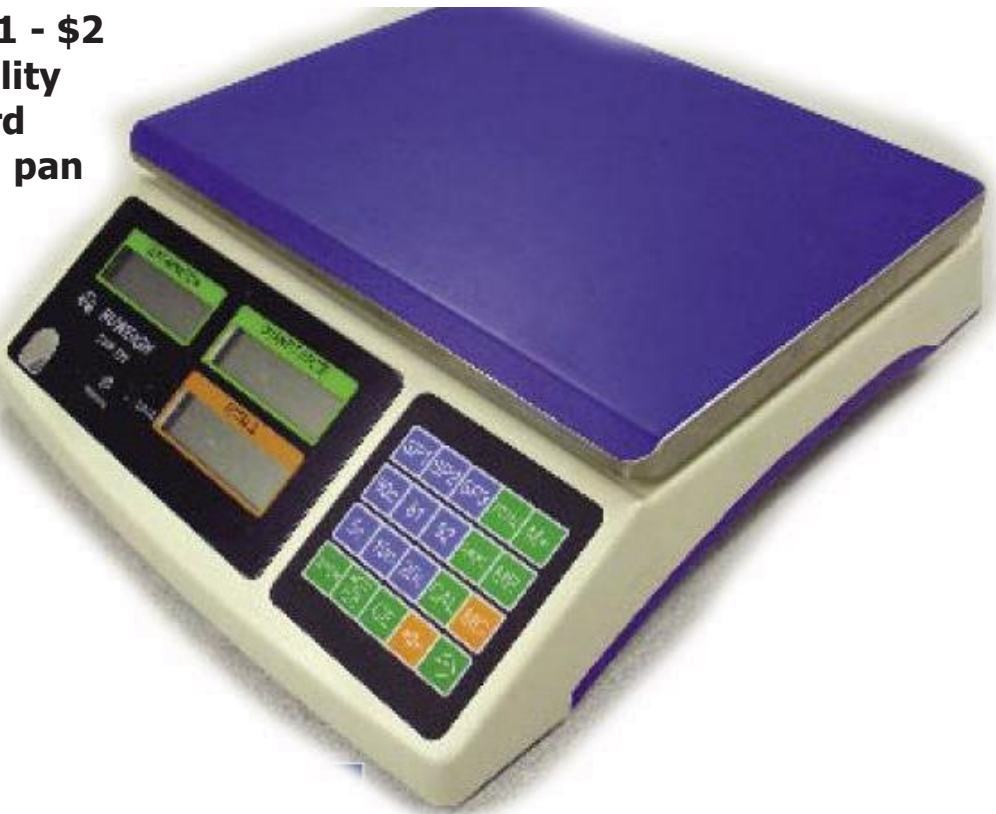

CHR717 Currency Scale

FEATURES

- 240V and rechargeable battery operation
- Fitted dust protection cover
- Large LCD 15mm backlit display
- Backlight is durable for 100,000 hours
- One touch preset keys
 - 5¢ - 10¢ - 20¢ - 50¢ - \$1 - \$2
- Overload protection facility
- Flat waterproof keyboard
- Stainless steel weighing pan
- Hopper tare function
- Easy to use operation
- Preset memory function
- Standard RS232 output
- Low battery warning
- Precise accuracy
- Accumulation function
- Memory function
- Memory accumulation

SPECIFICATIONS

MODEL	CAPACITY	RESOLUTION	PAN SIZE
CHR 717	30Kg	2g	230 x 290mm

DIMENSIONS